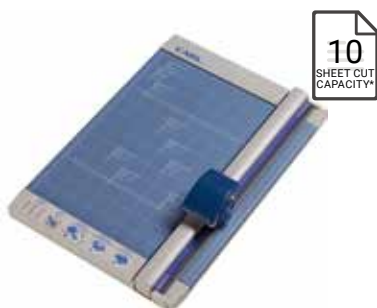

10
SHEET CUT
CAPACITY*

CARL

STARTING FROM $159.00

RT PAPER TRIMMERS

These versatile trimmers have applications in both the commercial and craft markets that ensures safe and precise cutting made easy. Suitable for paper up to 310mm and up to 10 sheets.

Product Code	Description	Price
700212A	CARL RT200 A4 PAPER TRIMMER 10 SHEETS	$159.00
700218A	CARL RT218 A3 PAPER TRIMMER 10 SHEETS	$199.00